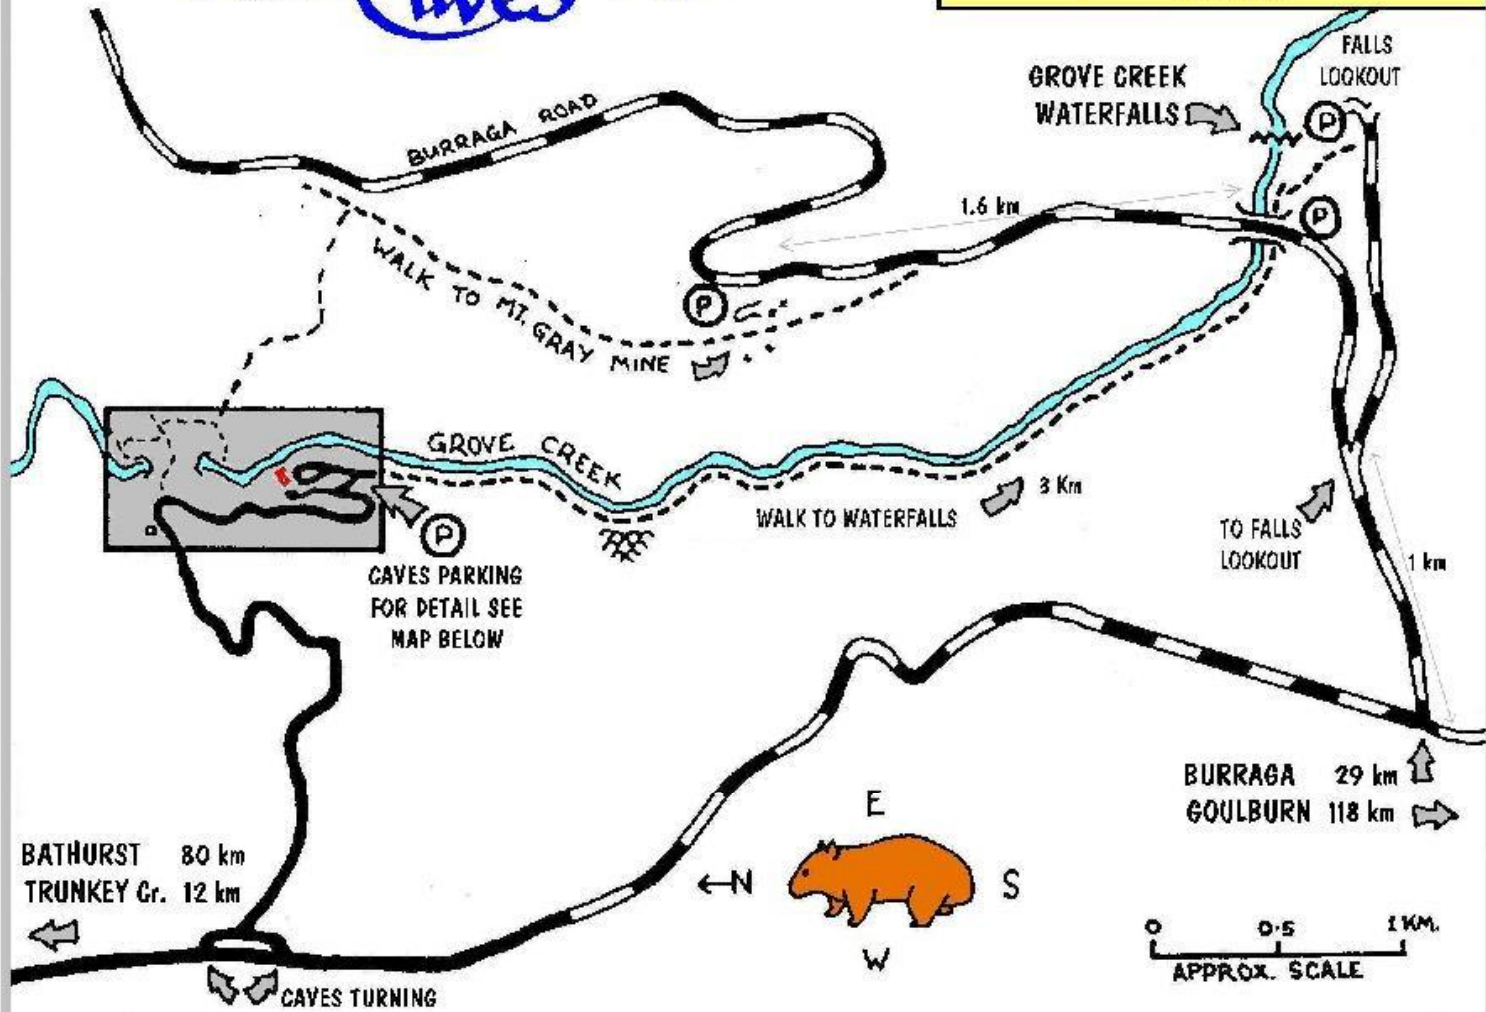

Abercrombie Caves

- LEGEND**
- SEALED ROAD
 - UNSEALED ROAD
 - WALKING TRACK
 - PARKING AREA
 - HILLSIDE
 - BUILDING
 - LANDSLIDE
 - MINESHIFT

SHORT WALKS

- STABLE ARCH & BACK 1.75 Km

- ROUND TRIP
Via OLD HORSE YARDS 1.7 Km