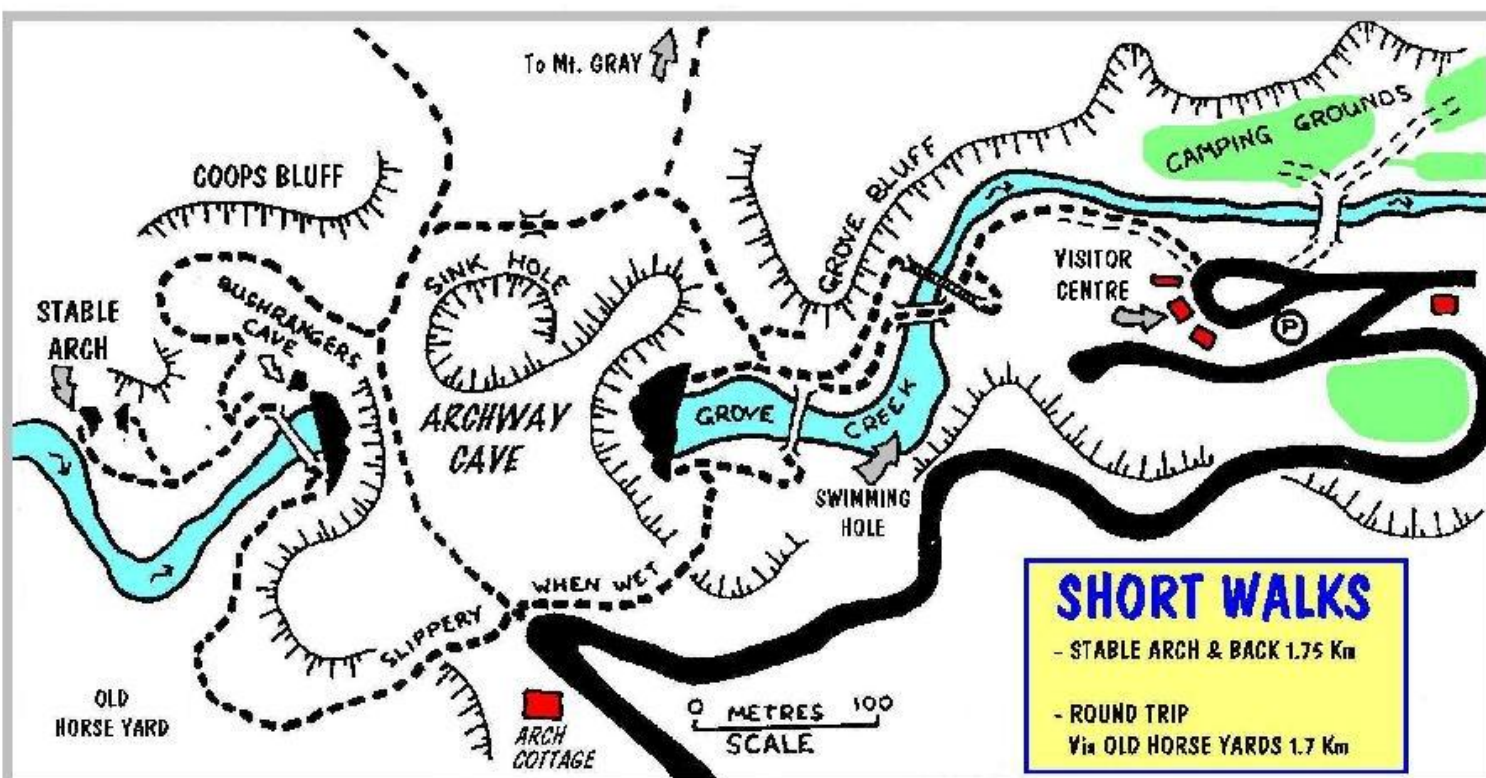

Abercrombie Caves

- LEGEND**
- SEALED ROAD
 - UNSEALED ROAD
 - WALKING TRACK
 - PARKING AREA
 - HILLSIDE
 - BUILDING
 - LANDSLIDE
 - MINESHIFT

SHORT WALKS

- STABLE ARCH & BACK 1.75 Km

- ROUND TRIP
Via OLD HORSE YARDS 1.7 Km